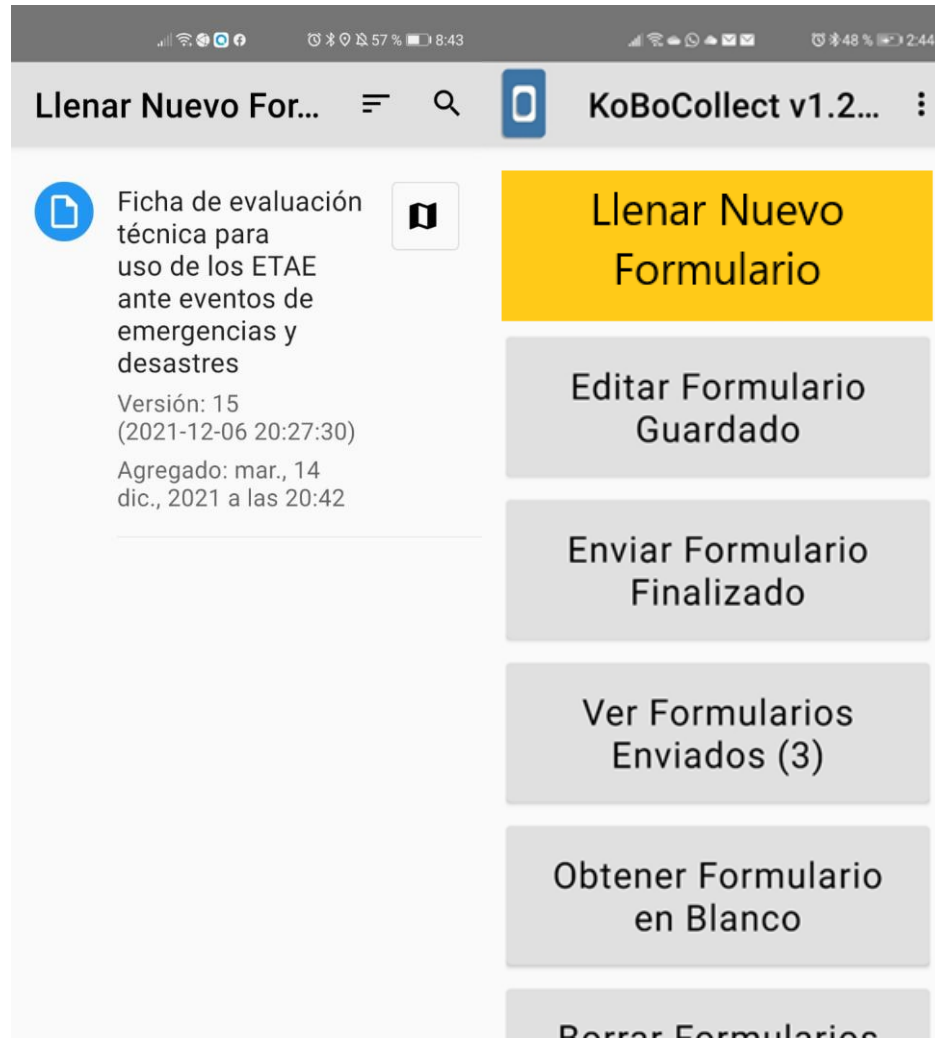

Descargue la aplicación

The screenshot shows the Google Play Store interface for the KoBoCollect app. At the top, the status bar displays signal strength, Wi-Fi, cellular data, and battery level (67%) at 7:53. Below the status bar, the search bar contains the text "kobocollect" and includes a back arrow, a search icon, and a voice search icon. The app listing for "KoBoCollect" by "KoboToolBox" is shown, featuring a blue icon of a smartphone. A green "Instalar" button is positioned to the right of the app name. Below the app name, the rating is "4.8 ★" with "3 K opiniones" (3,000 reviews) below it. The size is "9,8 MB" and the content rating is "E" (Everyone), with "Todos C" (All ages) partially visible. The bottom section of the app listing is currently blank.

44 % 4:27

Capture datos
en cualquier lugar

Configure mediante código QR

Ingrese manualmente los detalles del
proyecto

KoBoCollect v2021.2.4

¿Aún no tienes un proyecto? [Prueba una demostración](#)

Escanee el
código QR

Obtenga el formulario en blanco

Llenar
formulario
nuevo

Manos a la obra
